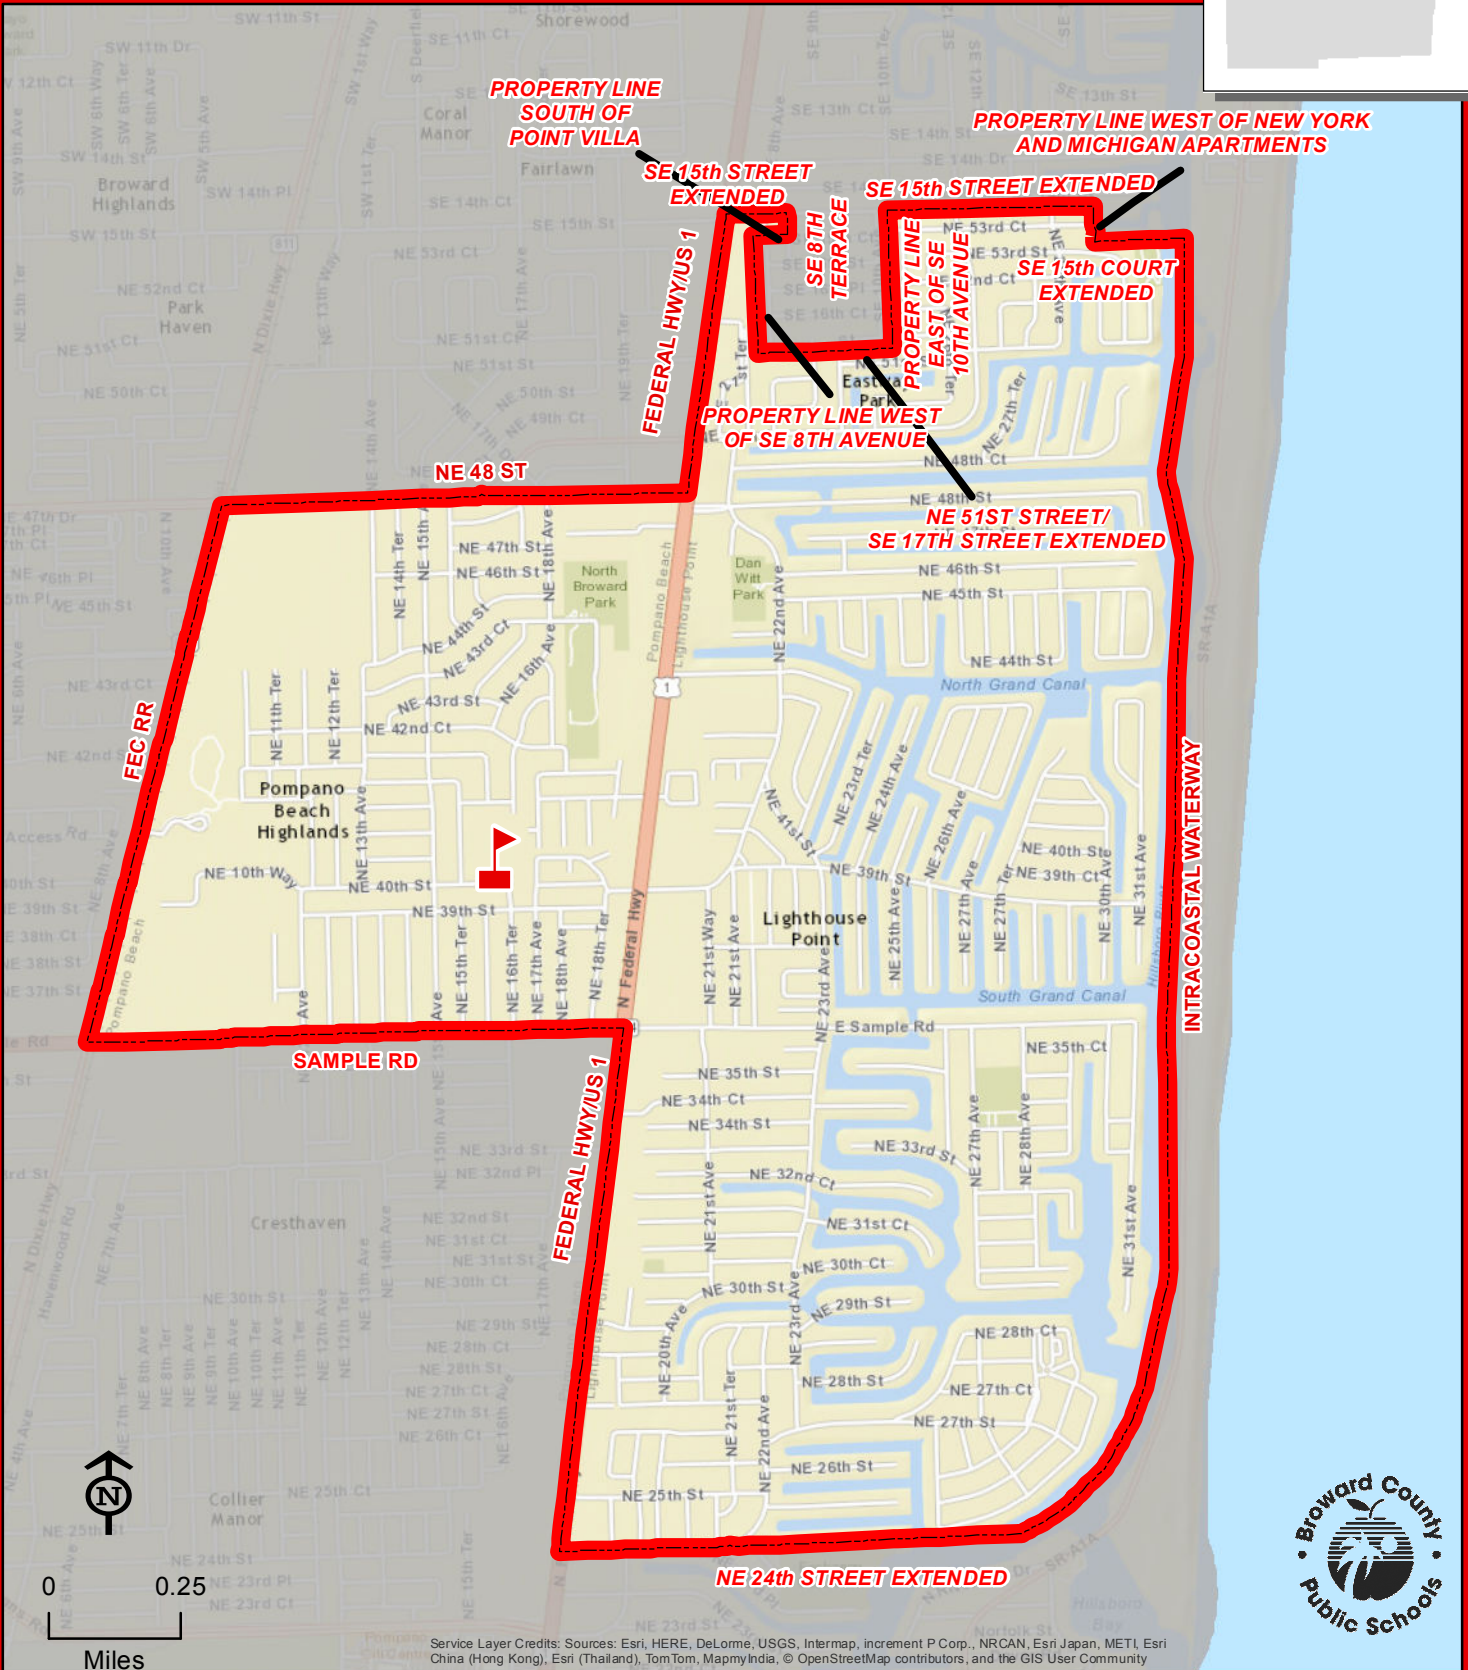

NORCREST ELEMENTARY SCHOOL

3951 NE 16 AVENUE
POMPANO BEACH, FLORIDA 33064
754-322-7250

Innovative Program

NORCREST

THIS MAP IS FOR CONCEPTUAL PURPOSES ONLY AND SHOULD NOT BE USED FOR LEGAL BOUNDARY DETERMINATIONS